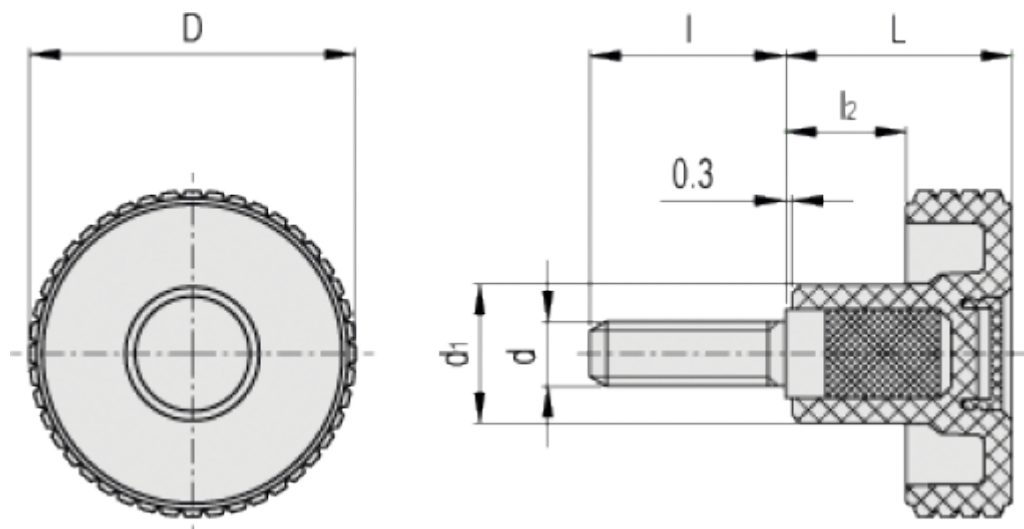

Data Sheet

Article number: 23020344514

Description: E+G Knurled knob MBT.50 p-M10x20-C4, Yellow

Measures

D	= 50
d1	= 20
d6g	= M10
L	= 33
I	= 20
l2	= 16